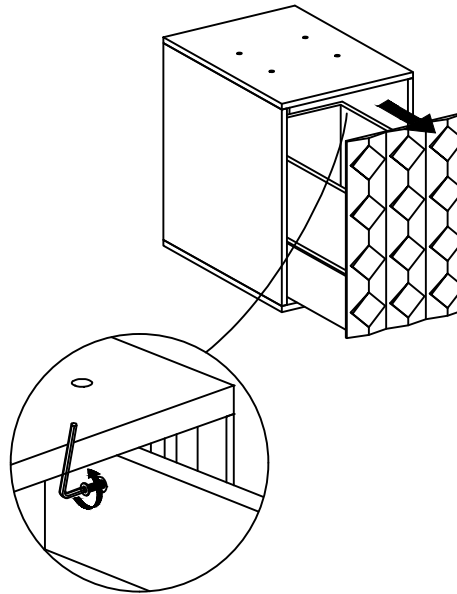

PARTS & HARDWARE.

PART LIST

NO.	DESCRIPTION	IMAGE	Qty
A.	DESK		1
B.	DRAWER BOX		1
C.	BIG LEG		1
D.	SMALL LEG		1

HARDWARE LIST

E.	Allen Bolt 6 x 40mm		6
F.	Flat Washer 8 x 25mm		6
G.	Flat Washer 6 x 30mm		4
H.	Spring Washer Ø8mm		6
I.	Allen Key 4mm		1

NOTES.

Thank you for purchasing this quality product!
Be sure to check all packing material carefully for small part that May have come loose inside the carton during shipping.

CAUTION: The Item is heavy, assembly should be performed by two people.

STEP 1.