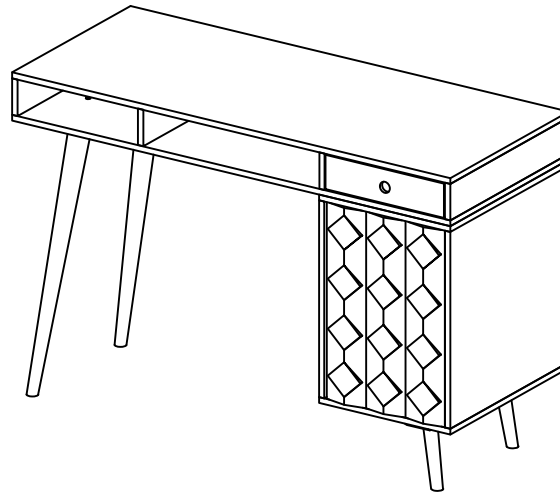

MOE'S
home collection

ASSEMBLY INSTRUCTIONS.

O2 DESK LIGHT GOLDEN

BZ-1024-21

THANK YOU FOR YOUR PURCHASE!

PARTS & HARDWARE.

PART LIST

NO.	DESCRIPTION	IMAGE	Qty
A.	DESK		1
B.	DRAWER BOX		1
C.	BIG LEG		1
D.	SMALL LEG		1

HARDWARE LIST

E.	Allen Bolt 6 x 40mm		6
F.	Flat Washer 8 x 25mm		6
G.	Flat Washer 6 x 30mm		4
H.	Spring Washer Ø8mm		6
I.	Allen Key 4mm		1

NOTES.

Thank you for purchasing this quality product!
Be sure to check all packing material carefully for small part that May have come loose inside the carton during shipping.