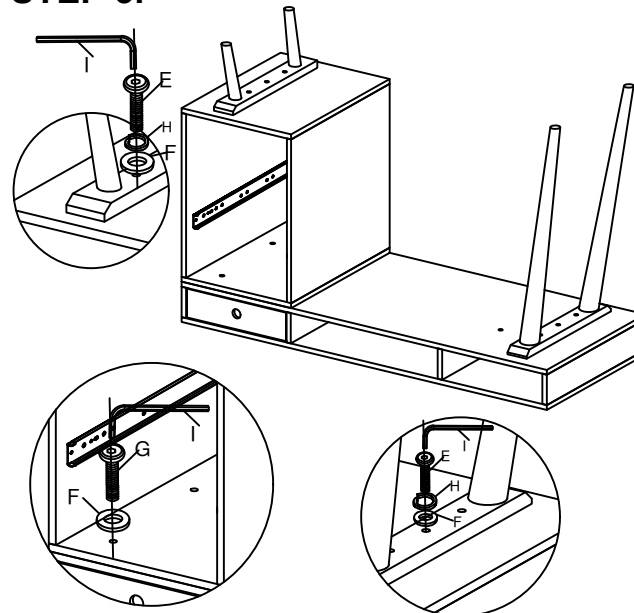

HARDWARE LIST

E.	Allen Bolt 6 x 40mm		6
F.	Flat Washer 8 x 25mm		6
G.	Flat Washer 6 x 30mm		4
H.	Spring Washer Ø8mm		6
I.	Allen Key 4mm		1

NOTES.

Thank you for purchasing this quality product!
Be sure to check all packing material carefully for small part that May have come loose inside the carton during shipping.

CAUTION: The Item is heavy, assembly should be performed by two people.

STEP 1.

STEP 2.

STEP 3.

STEP 4.