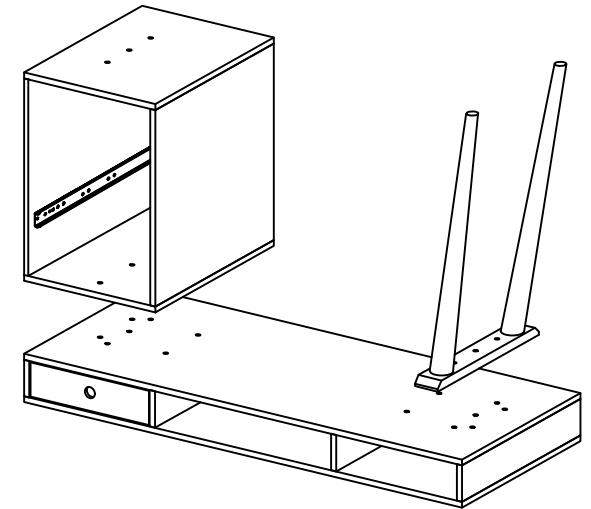

PARTS & HARDWARE.

PART LIST

NO.	DESCRIPTION	IMAGE	Qty
A.	DESK		1
B.	DRAWER BOX		1
C.	BIG LEG		1
D.	SMALL LEG		1

HARDWARE LIST

E.	Allen Bolt 6 x 40mm		6
F.	Flat Washer 8 x 25mm		6
G.	Flat Washer 6 x 30mm		4
H.	Spring Washer Ø8mm		6
I.	Allen Key 4mm		1

NOTES.

Thank you for purchasing this quality product!
Be sure to check all packing material carefully for small part that May have come loose inside the carton during shipping.

CAUTION: The Item is heavy, assembly should be performed by two people.

STEP 1.

STEP 2.

STEP 3.

STEP 4.